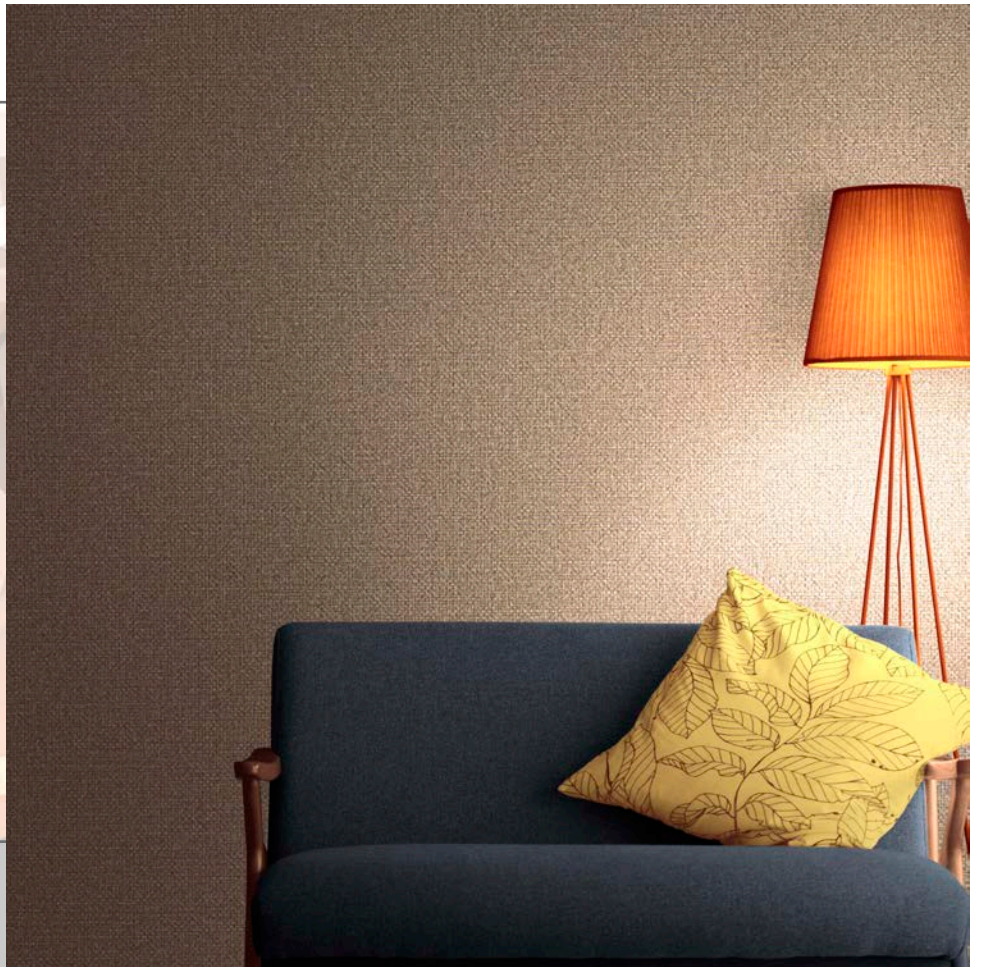

Model : K603-006