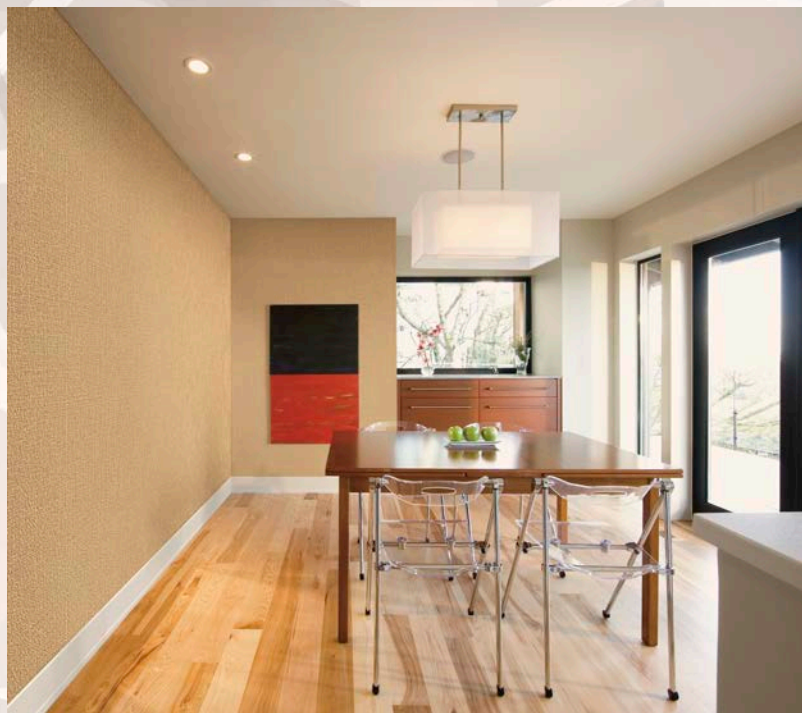

# PRODUCT DETAIL

---

WALLPAPER COLLECTION	:	DECCO JP
MATERIAL	:	PAPER BACKED PVC WALLPAPER
ROLL SIZE	:	0.92 M x 10.00 M.
MADE IN	:	JAPAN
PRODUCED BY	:	ACHILLES
STYLE	:	MODERN PLAIN STYLE

Model : K502-004